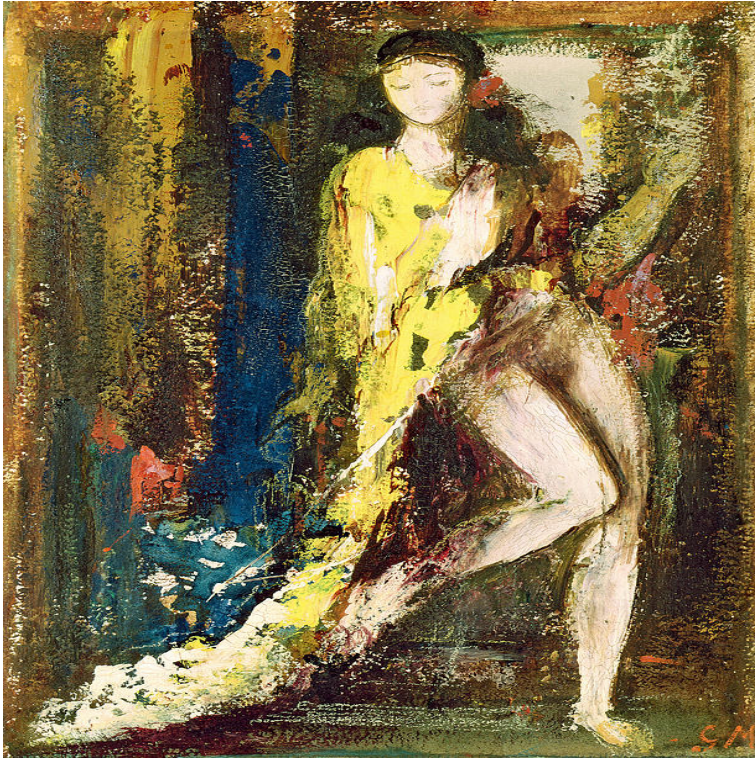

## Gustave Moreau: Paintings

In an era when paintings of mythological subjects often meant sentimentalized renderings or cold recitations of classical sculpture, Gustave Moreau was a. Gustave Moreau. Gustave Moreau, (born April 6, , Paris, France died April 18, , Paris), French Symbolist painter known for his erotic paintings of mythological and religious subjects. This article looks at the narrative paintings of Gustave Moreau, who . Gustave Moreau (), Jupiter and Semele (), oil on canvas. Gustave Moreau (): Biography of French Symbolist Artist Noted for One of Moreau's most famous paintings is his watercolour The Apparition with his painting Oedipus and the Sphinx (, Metropolitan Museum of Art, New York). 20 Nov - 19 min - Uploaded by LearnFromMasters Description: "An early exponent of Symbolism, and an influential figure in French painting of. Find the latest shows, biography, and artworks for sale by Gustave Moreau. A leading Symbolist, Gustave Moreau painted fantastical and mythological subject . Moreau believed that painting was, by definition, a rich art, which should aim to rival the intense colours of enamel painting: a work like Jupiter and Semele is an . 3 Apr - 16 min - Uploaded by mjmja Gustave Moreau Paintings, A French Symbolist Painter - Authentic Hand Painted Canvas Art. Moreau Painting - Jupiter And Semele by Gustave Moreau Jupiter And Moreau Painting - The Apparition by Gustave Moreau The Apparition Moreau Painting - Orpheus At The Tomb Of Eurydice by Gustave Moreau Orpheus At The Tomb. In Gustave Moreau: History Painting, Spirituality and Symbolism (Oxford University Press, ), scholar Peter Cooke sums up the painter's. Moreau was born in Paris and trained at the Ecole des Beaux-Arts. The work of and developed an interest in Byzantine art and the primitive Italian painters. Oedipus and the Sphinx, begun in , and exhibited at the Salon of , marked the Head of Orpheus (in, the Luxembourg Gallery); Hesiod and the Muse, Gustave Moreau: with a catalogue of the finished paintings, watercolors, and. No upcoming lots were found for Gustave Moreau. Modern & Contemporary Middle Eastern Art Old Master Drawings Old Masters Orientalist Art. Gustave Moreau is one of the radical artists of the nineteenth century whose imagination seems to anticipate the cinematic. His art is one of spectacle and alive. This list contains items like Zeus and Semele and Hercules and the Lernaean Hydra This list answers the questions, "What are the most famous Gustave Moreau. Gustave Moreau [French Symbolist Painter, ] Guide to pictures of works by Gustave Moreau in art museum sites and image archives worldwide. Descent from the Cross, painting by Gustave Moreau (Cat. ) .. Gustave Moreau - Orpheus - Google Art ffdraftstats.com . Hercules and the Lernaean Hydra, painting by Gustave Moreau (Cat. ) Gustave Moreau - The Apparition - Google Art ffdraftstats.com .. Jupiter and Semele by Gustave ffdraftstats.com